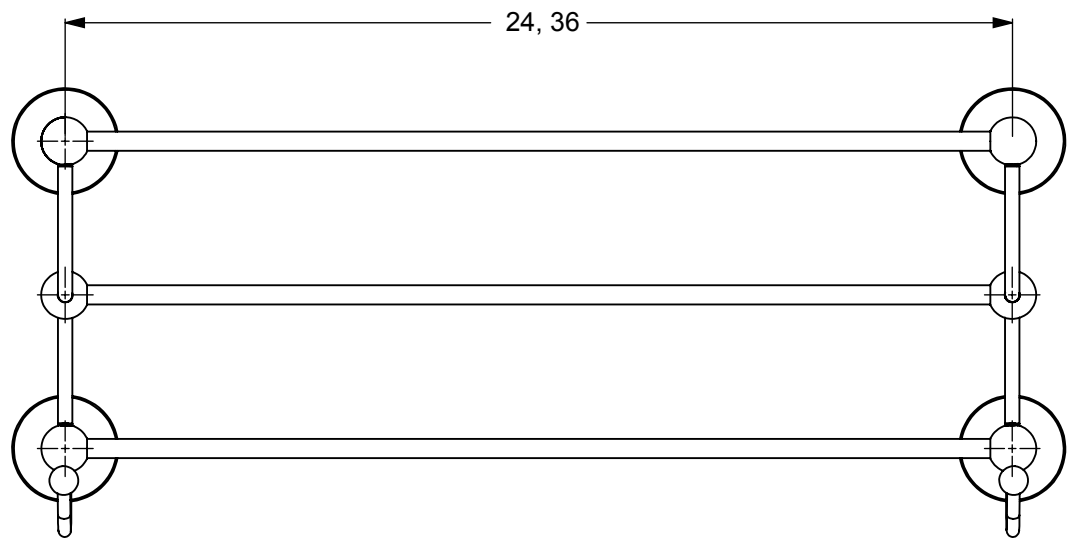

ITEM NO.	PART NUMBER	DESCRIPTION	QTY.
1	BPRD	BASE	4
2	NKSL-58	Support	4
3	BL3S1T-1.25	Support Ball-1	6
4	BL3T1S-1.25	Support Ball-2	2
5	NKSL-1.25	NECK	2
6	BL2T1S-1.25	Support Ball-3	2
7	HKTT-45	Bent Tube	4
8	BL1T-34	End Ball	2
9	BL4T1S-1.25	Support Ball-4	2
10	HKHK	END TUBE	2
11	TU12-3	Tube-3	6
12	TU12-36	Tube-24	6
13	CRRD-12	CHECK RING 0.5	2

Notes:  
1. UNIT IS IN INCHES.

UNLESS OTHERWISE STATED

**APPROVED FOR PRODUCTION**  
By: RICHARD PAUL  
Date: 7-6-19

.X	±.3mm
.XX	±.15mm
.XXX	±.008mm

COPYRIGHT © Allied Brass 2019

DRAWN	7-6-19	I.M
CHECKED	7-6-19	P.D
APPROVED	7-6-19	R.A

MATERIAL: BRASS  
DESCRIPTION: Prestige Skyline Collection Train Rack Towel Shelf

FINISH	TBD
QUANTITY	TBD
DRAWING No.	REV
P1000-HTL-5	0
SCALE	SHEET: 01
1:5	A4