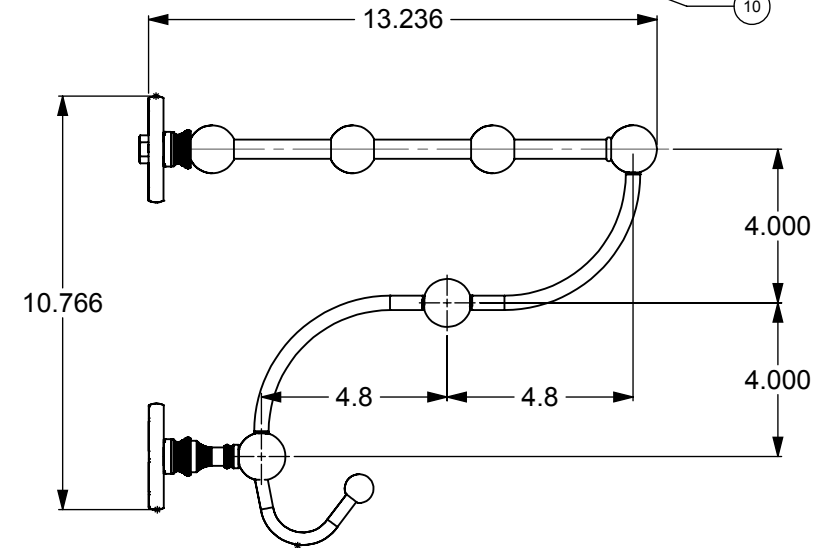

ITEM NO.	PART NUMBER	DESCRIPTION	QTY.
1	BPRD	BASE	4
2	NKSL-58	Support	4
3	BL3S1T-1.25	Support Ball-1	6
4	BL3T1S-1.25	Support Ball-2	2
5	NKSL-1.25	NECK	2
6	BL2T1S-1.25	Support Ball-3	2
7	HKTT-45	Bent Tube	4
8	BL1T-34	End Ball	2
9	BL4T1S-1.25	Support Ball-4	2
10	HKHK	END TUBE	2
11	TU12-3	Tube-3	6
12	TU12-36	Tube-24	6
13	CRRD-12	CHECK RING 0.5	2

Notes:  
1. UNIT IS IN INCHES.

UNLESS OTHERWISE STATED

**APPROVED FOR PRODUCTION**  
By: RICHARD PAUL  
Date: 7-6-19

.X	±.3mm
.XX	±.15mm
.XXX	±.008mm

COPYRIGHT © Allied Brass 2019

DRAWN	7-6-19	I.M
CHECKED	7-6-19	P.D
APPROVED	7-6-19	R.A

MATERIAL: BRASS  
DESCRIPTION: Prestige Skyline Collection Train Rack Towel Shelf

FINISH	TBD
QUANTITY	TBD
DRAWING No.	REV
P1000-HTL-5	0
SCALE	SHEET: 01
1:5	A4