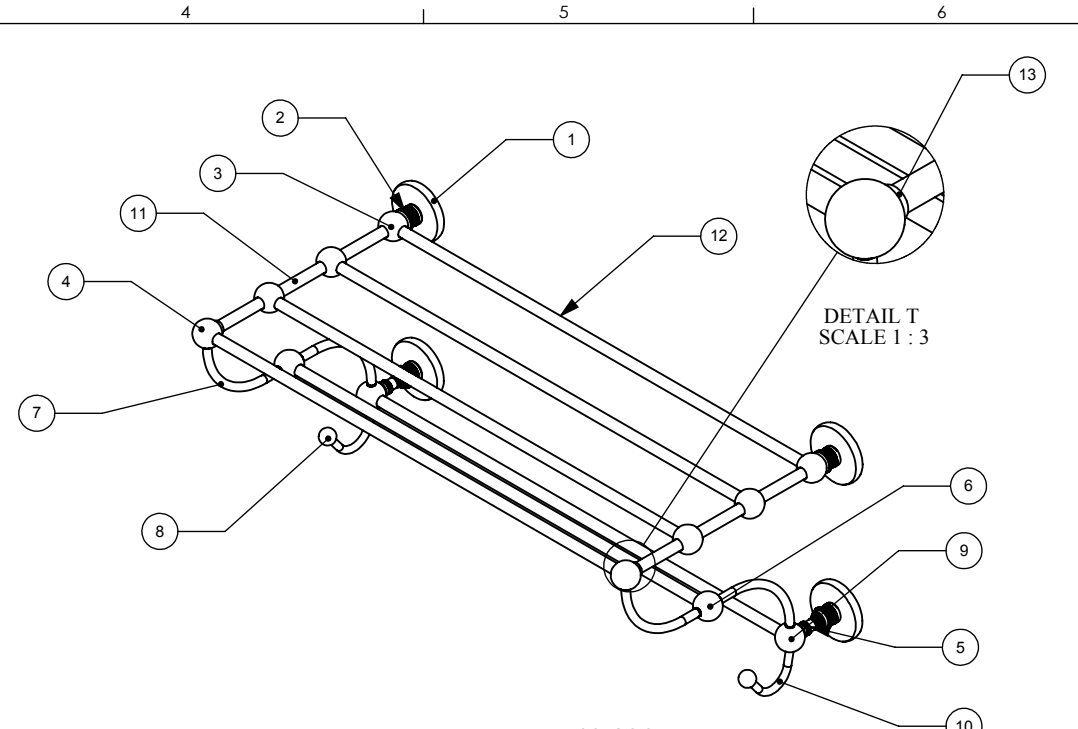

ITEM NO.	PART NUMBER	DESCRIPTION	QTY.
1	BPRD	BASE	4
2	NKSL-58	Support	4
3	BL3S1T-1.25	Support Ball-1	6
4	BL3T1S-1.25	Support Ball-2	2
5	NKSL-1.25	NECK	2
6	BL2T1S-1.25	Support Ball-3	2
7	HKTT-45	Bent Tube	4
8	BL1T-34	End Ball	2
9	BL4T1S-1.25	Support Ball-4	2
10	HKHK	END TUBE	2
11	TU12-3	Tube-3	6
12	TU12-36	Tube-24	6
13	CRRD-12	CHECK RING 0.5	2

Notes:  
1. UNIT IS IN INCHES.

UNLESS OTHERWISE STATED

**APPROVED FOR PRODUCTION**  
By: RICHARD PAUL  
Date: 7-6-19

.X	±.3mm
.XX	±.15mm
.XXX	±.008mm

COPYRIGHT © Allied Brass 2019

DRAWN	7-6-19	I.M
CHECKED	7-6-19	P.D
APPROVED	7-6-19	R.A

MATERIAL: BRASS  
DESCRIPTION: Prestige Skyline Collection Train Rack Towel Shelf

FINISH	TBD
QUANTITY	TBD
DRAWING No.	REV
P1000-HTL-5	0
SCALE	SHEET: 01
1:5	A4